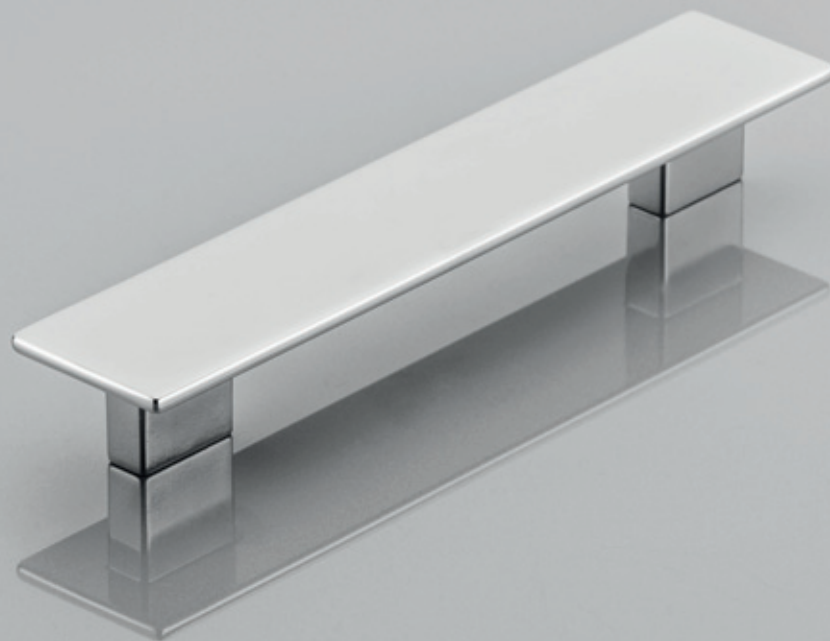

NOWOCZESNE
MODERN
МОДЕРН

UZ-870

C	L	chrom chrome хром
128	174	UZ-870128-01