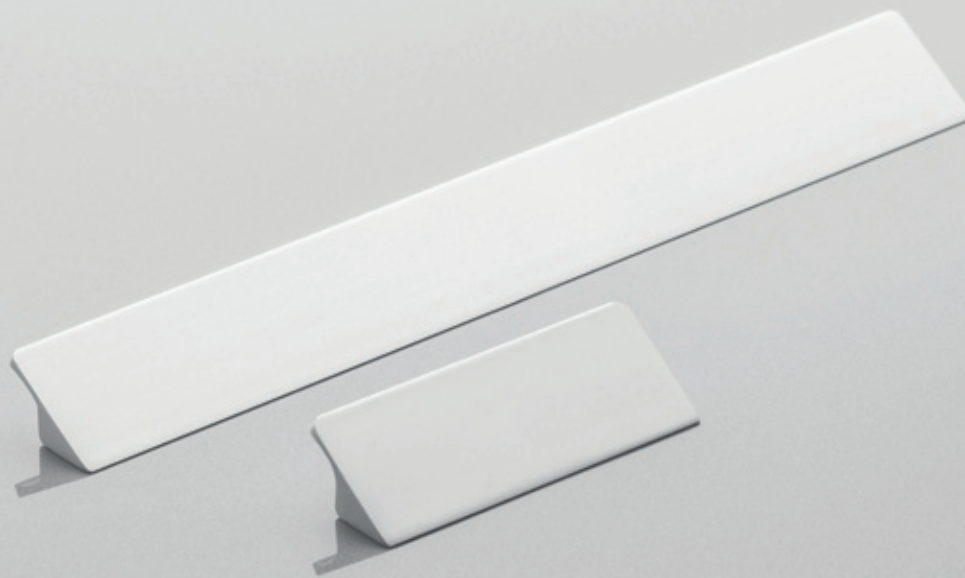

NOWOCZESNE
MODERN
МОДЕРН