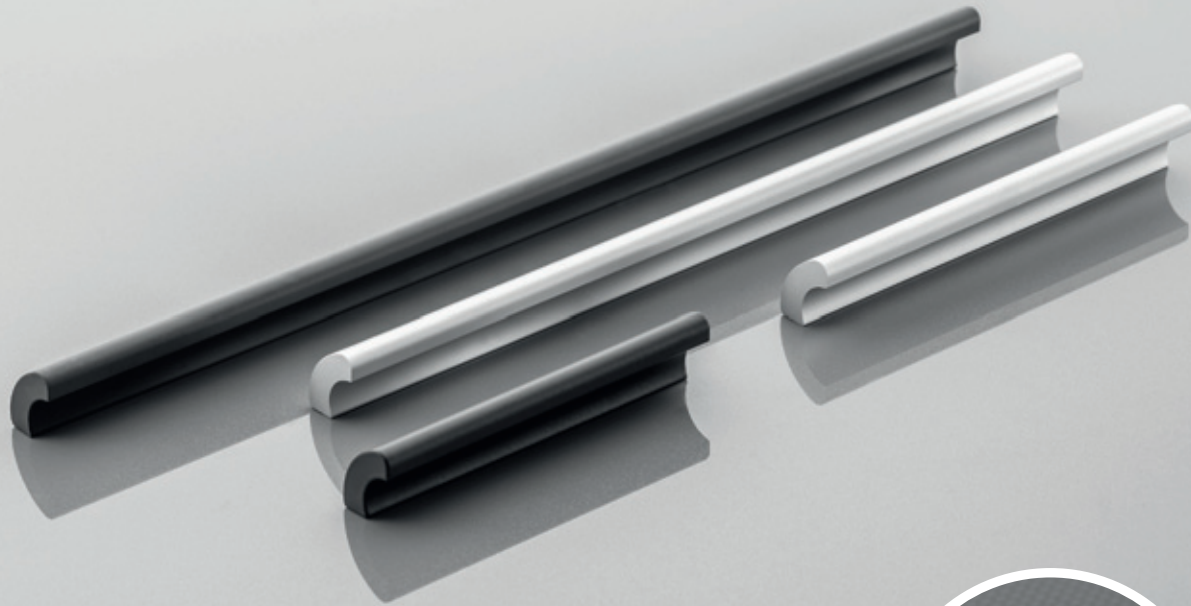

NOWOCZESNE
MODERN
МОДЕРН