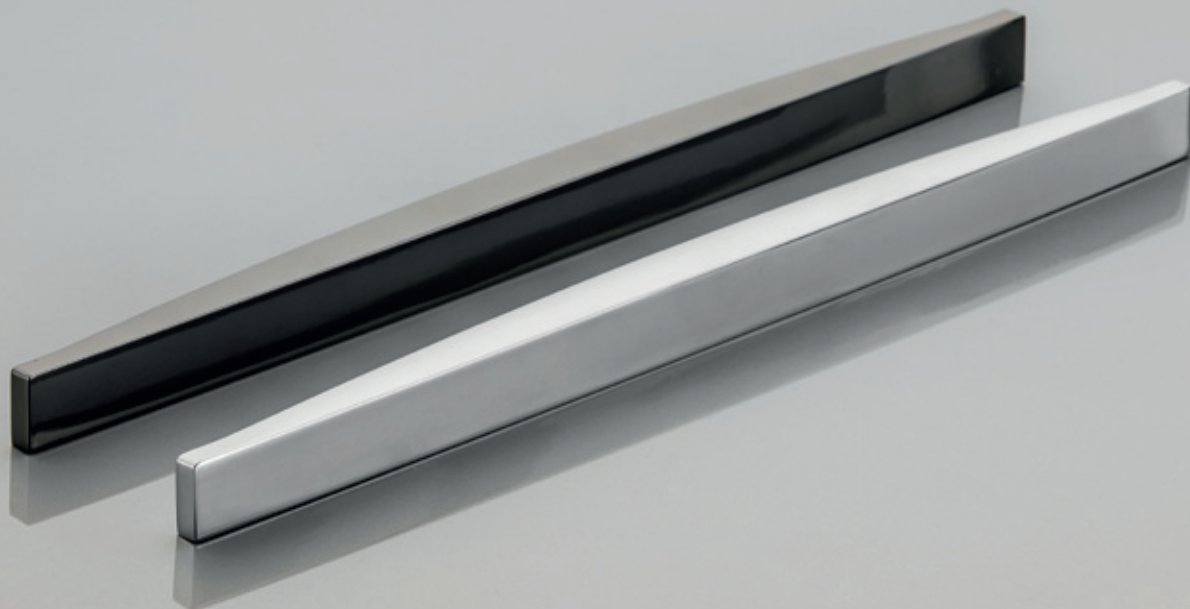

NOWOCZESNE
MODERN
МОДЕРН