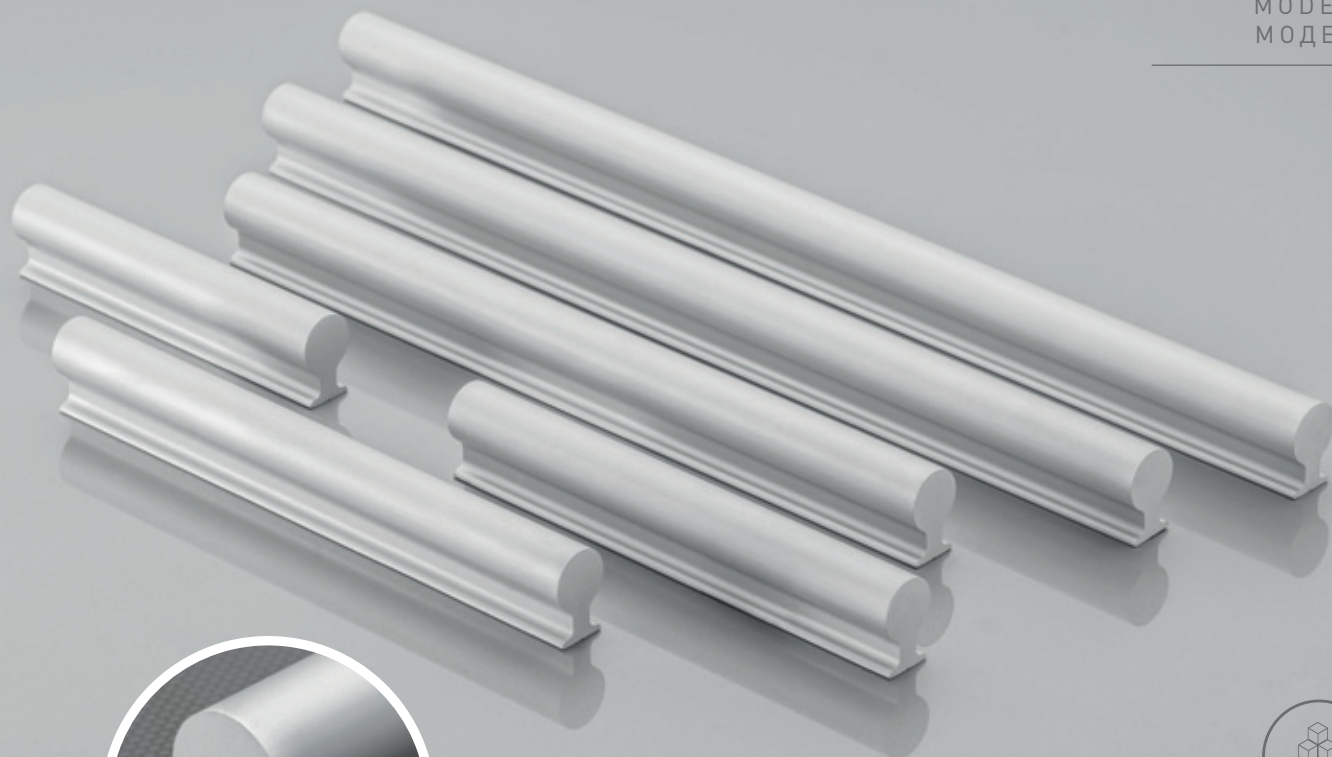

NOWOCZESNE
MODERN
МОДЕРН