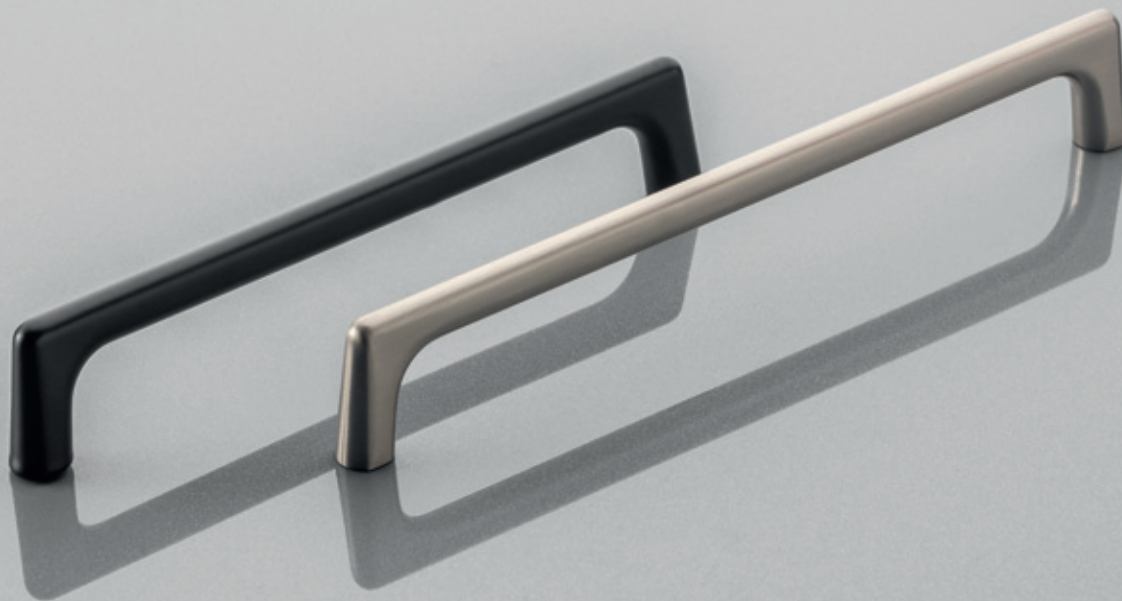

NOWOCZESNE
MODERN
МОДЕРН