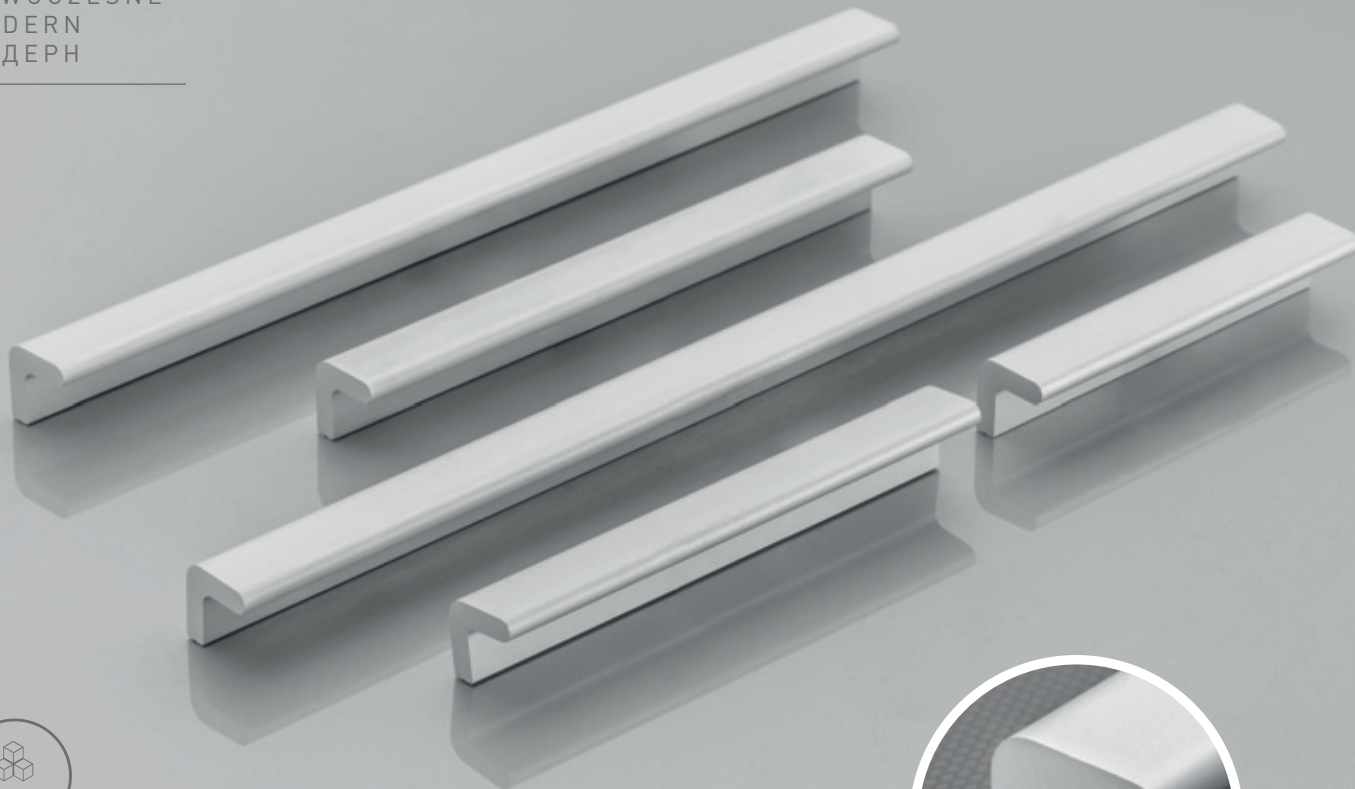

NOWOCZESNE
MODERN
МОДЕРН