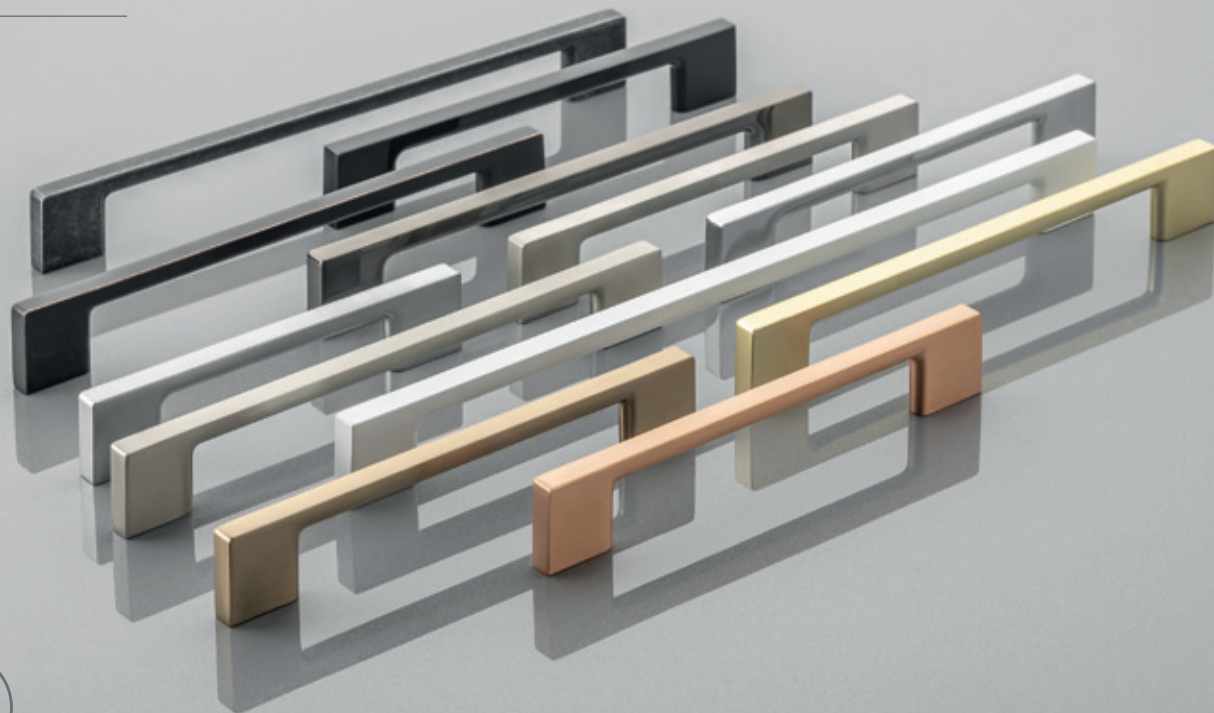

NOWOCZESNE
MODERN
МОДЕРН

UZ — 819